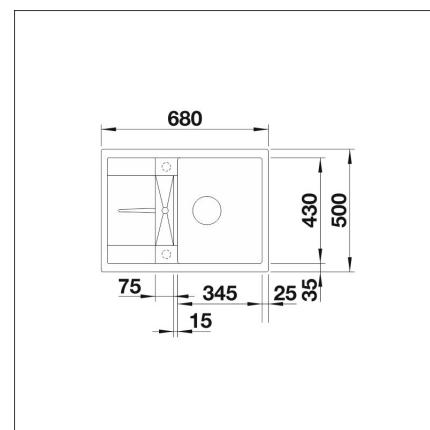

BLANCO METRA 45 S COMPACT

Silgranit matt black

Product code 107771**Product description**

Miracle for small kitchens

Metra 45 C Compact is a spacious sink, which has a clever small drainer with an integrated drain. The sink is practically shaped and it embodies straight-lined design. Silgranit as a material is a durable combination of granite that has nearly unsurpassed scratch resistance and is heat-resistant. Thanks to material properties, the color does not fade and it's hygienic and easy to clean.

Technical information

- Sink cabin minimum length: 45 cm
- Material: kivikomposiitti
- Sink installation method: Inset
- Depth of main sink: 190 mm

**Delivery content**

- BLANCO Silgranit sink
- bottom valve system with remote control
- domestic Prevox Smartloc water trap