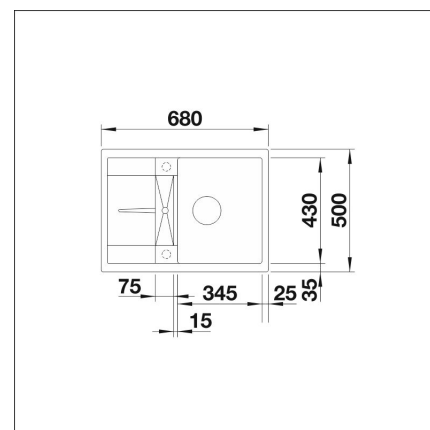

BLANCO METRA 45 S COMPACT

Silgranit rock grey

Product code 107711**Product description**

Miracle for small kitchens

Metra 45 C Compact is a spacious sink, which has a clever small drainer with an integrated drain. The sink is practically shaped and it embodies straight-lined design. Silgranit as a material is a durable combination of granite that has nearly unsurpassed scratch resistance and is heat-resistant. Thanks to material properties, the color does not fade and it's hygienic and easy to clean.

Technical information

- Sink cabin minimum length: 45 cm
- Material: kivikomposiitti
- Sink installation method: Inset
- Waste: 3,5" basket strainer pop-up
- Depth of main sink: 190 mm

**Delivery content**