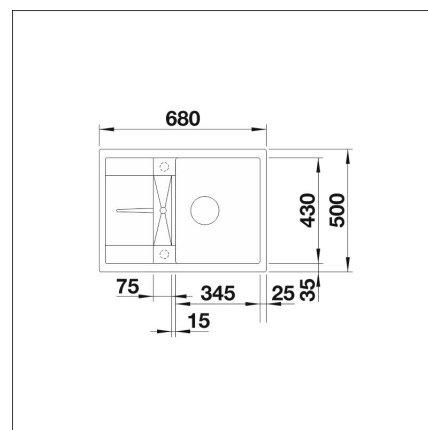

BLANCO METRA 45 S COMPACT

Silgranit tartufo

Product code 107710**Product description**

Miracle for small kitchens

Metra 45 C Compact is a spacious sink, which has a clever small drainer with an integrated drain. The sink is practically shaped and it embodies straight-lined design. Silgranit as a material is a durable combination of granite that has nearly unsurpassed scratch resistance and is heat-resistant. Thanks to material properties, the color does not fade and it's hygienic and easy to clean.

Technical information

- Sink cabin min. length: 45 cm
- Material: kivikomposiitti
- Sink installation method: Inset
- Waste: 3,5" basket strainer pop-up
- Depth of main sink: 190 mm

**Delivery content**