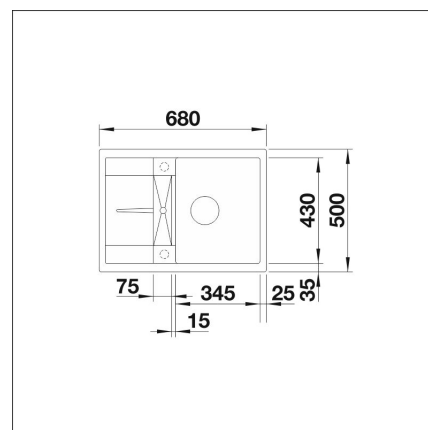

BLANCO METRA 45 S COMPACT

Silgranit anthrazit

Product code 107709**Product description**

Miracle for small kitchens

Metra 45 C Compact is a spacious sink, which has a clever small drainer with an integrated drain. The sink is practically shaped and it embodies straight-lined design. Silgranit as a material is a durable combination of granite that has nearly unsurpassed scratch resistance and is heat-resistant. Thanks to material properties, the color does not fade and it's hygienic and easy to clean.

Technical information

- Sink cabin min. length: 45 cm
- Material: kivikomposiitti
- Sink installation method: Inset
- Waste: 3,5" basket strainer pop-up
- Depth of main sink: 190 mm

**Delivery content**