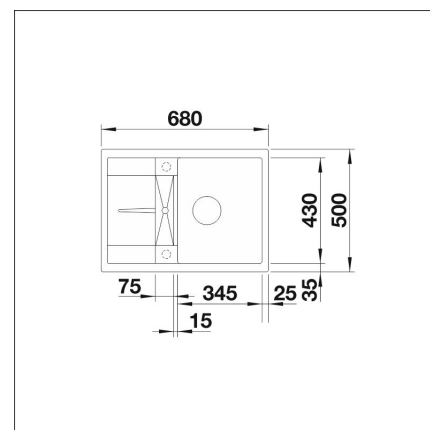

BLANCO METRA 45 S COMPACT

Silgranit soft white

Product code 107707**Product description**

Miracle for small kitchens

Metra 45 C Compact is a spacious sink, which has a clever small drainer with an integrated drain. The sink is practically shaped and it embodies straight-lined design. Silgranit as a material is a durable combination of granite that has nearly unsurpassed scratch resistance and is heat-resistant. Thanks to material properties, the color does not fade and it's hygienic and easy to clean.

Technical information

- Sink cabin min. length: 45 cm
- Material: kivikomposiitti
- Sink installation method: Over mounted
- Waste: 3,5" basket strainer pop-up
- Depth of main sink: 190 mm

**Delivery content**