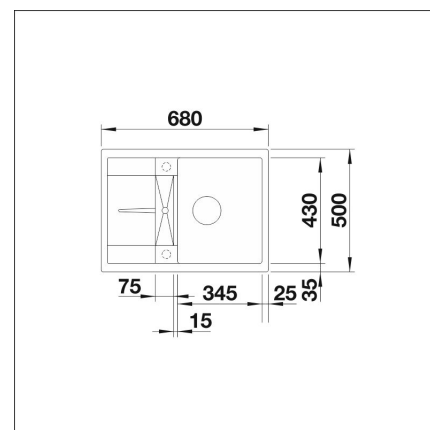

BLANCO METRA 45 S COMPACT

Silgranit coffee

Product code 107704

Product description

Miracle for small kitchens

Metra 45 C Compact is a spacious sink, which has a clever small drainer with an integrated drain. The sink is practically shaped and it embodies straight-lined design. Silgranit as a material is a durable combination of granite that has nearly unsurpassed scratch resistance and is heat-resistant. Thanks to material properties, the color does not fade and it's hygienic and easy to clean.

Technical information

- Sink cabin minimum length: 45 cm
- Material: kivikomposiitti
- Sink installation method: Inset
- Waste: 3,5" basket strainer pop-up
- Depth of main sink: 190 mm

Delivery content

- BLANCO Silgranit sink
- bottom valve system with remote control
- domestic Prevox Smartloc water trap