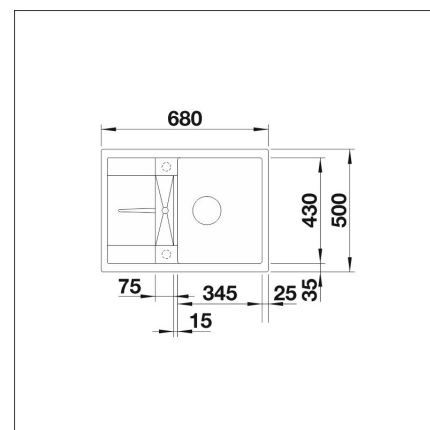

BLANCO METRA 45 S COMPACT

Silgranit volcano grey

Product code 107703**Product description**

Miracle for small kitchens

Metra 45 C Compact is a spacious sink, which has a clever small drainer with an integrated drain. The sink is practically shaped and it embodies straight-lined design. Silgranit as a material is a durable combination of granite that has nearly unsurpassed scratch resistance and is heat-resistant. Thanks to material properties, the color does not fade and it's hygienic and easy to clean.

Technical information

- Sink cabin minimum length: 45 cm
- Material: kivikomposiitti
- Sink installation method: Over mounted
- Waste: 3,5" basket strainer pop-up
- Depth of main sink: 190 mm

**Delivery content**