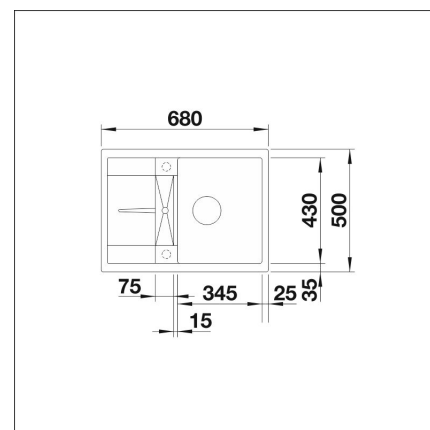

BLANCO METRA 45 S COMPACT

Silgranit white

Product code 107702**Product description**

Miracle for small kitchens

Metra 45 C Compact is a spacious sink, which has a clever small drainer with an integrated drain. The sink is practically shaped and it embodies straight-lined design. Silgranit as a material is a durable combination of granite that has nearly unsurpassed scratch resistance and is heat-resistant. Thanks to material properties, the color does not fade and it's hygienic and easy to clean.

Technical information

- Sink cabin min. length: 45 cm
- Material: kivikomposiitti
- Sink installation method: Inset
- Waste: 3,5" basket strainer pop-up
- Depth of main sink: 190 mm

**Delivery content**