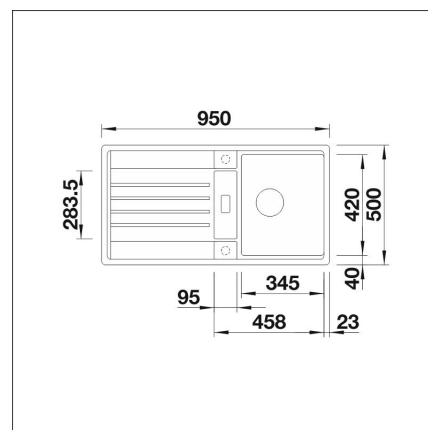

### Technical information

- Waste: 3,5" basket strainer InFino pop-up
- Depth of main sink: 190 mm