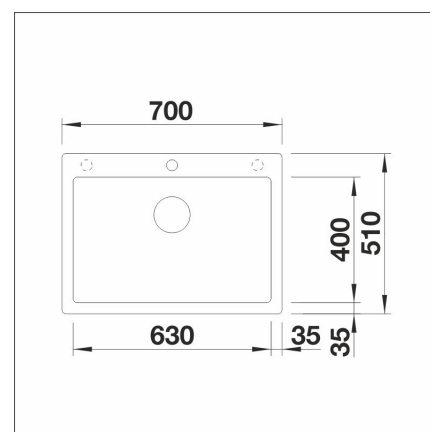

BLANCO PLEON 8

Silgranit black

Product code 107471

Product description

PURE ELEGANCE - RICH VOLYM

Pleon is a timelessly elegant sink with a straight-lined design. It has a deeper than normal bowl with maximal volume without losing its elegant design. Silgranit is a sink material developed and patented by BLANCO. It provides the sink an unsurpassed hardness and scratch resistance. It's heat resistant up to 280°C. Silgranit is hygienic and easy to take care off.

INFINO

Technical information

- Sink cabin min. length: 80 cm
- Material: kivikomposiitti
- Sink installation method: Inset
- Sink color: Silgranit® mattamusta
- Waste: 3,5" basket strainer InFino no pop-up
- Depth of main sink: 220 mm

Delivery content

- BLANCO Silgranit sink
- bottom valve system
- domestic Prevox Smartloc water trap

Downloads

- Assembling instruction
- Material information
- Cutout dimensions
- Vaatimustenmukaisuusvakuutus
- InFino waste

Recommended accessories

InFino set
Read more >>

InFino set
Read more >>

Cutting board
Read more >>

Foldable Grid
Read more >>

Pop up set InFino
Read more >>