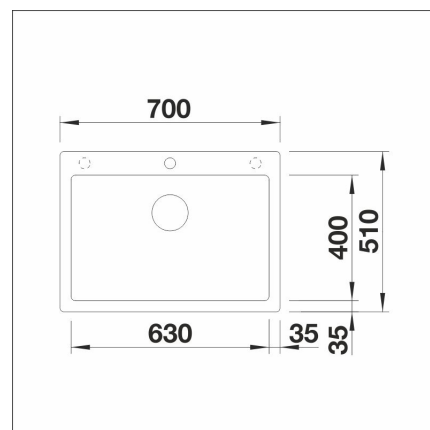

Delivery content

- BLANCO Silgranit sink
- bottom valve system
- domestic Prevox Smartloc water trap

Downloads

- Assembling instruction
- Prevox Smartloc instructions
- Huolto- ja hoito-ohje
- Material information
- Cutout dimensions
- Vaatimustenmukaisuusvakuutus
- InFino waste

Recommended accessories

InFino set
Read more >>

InFino set
Read more >>

Cutting board
Read more >>

Foldable Grid
Read more >>

Pop up set InFino
Read more >>