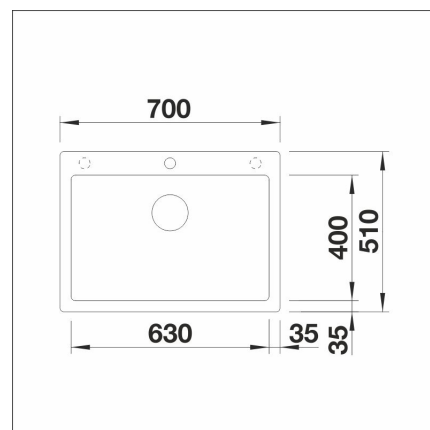

INFINO

Technical information

- Sink cabin minimum length: 80 cm
- Material: kivikomposiitti
- Sink installation method: Inset
- Waste: 3,5" basket strainer InFino no pop-up
- Depth of main sink: 220 mm

**Delivery content**