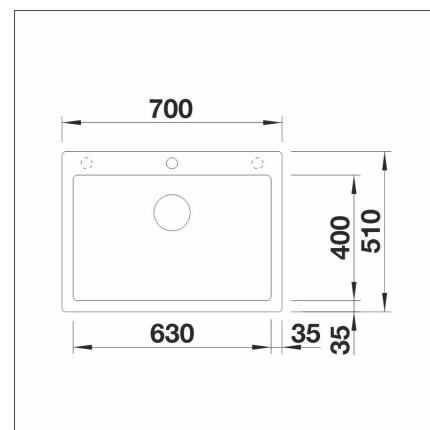

INFINO

Technical information

- Sink cabin min. length: 80 cm
- Material: kivikomposiitti
- Sink installation method: Over mounted
- Waste: 3,5" basket strainer InFino no pop-up
- Depth of main sink: 220 mm