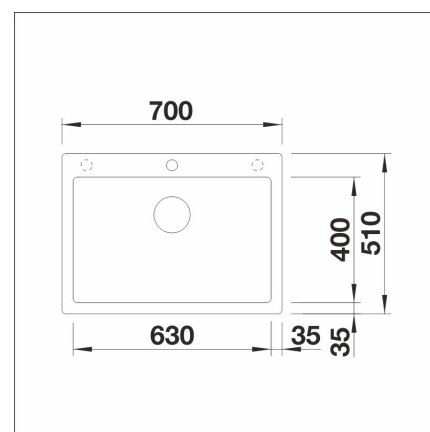

INFINO

Technical information

- Sink cabin min. length: 80 cm
- Material: kivikomposiitti
- Sink installation method: Inset
- Waste: 3,5" basket strainer InFino no pop-up
- Depth of main sink: 220 mm

**Delivery content**