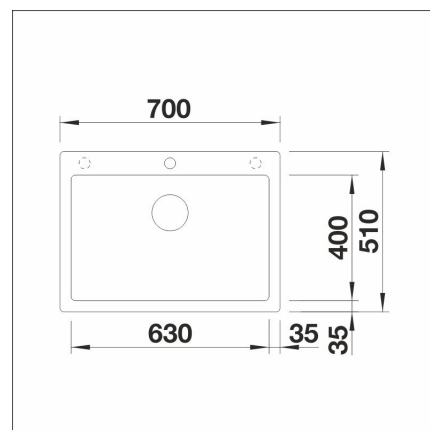

### Technical information

- Sink cabin min. length: 80 cm
- Allasmateriaali: kivikomposiitti
- Sink installation method: Over mounted
- Waste: 3,5" basket strainer InFino no pop-up
- Depth of main sink: 220 mm