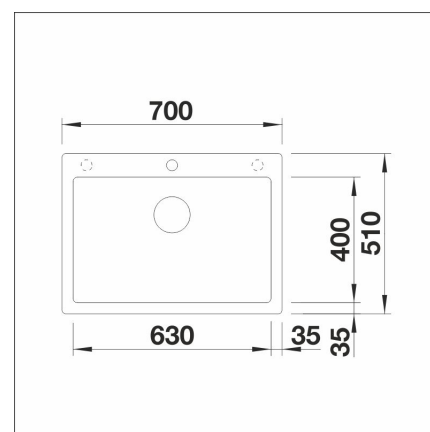

INFINO

Technical information

- Sink cabin min. length: 80 cm
- Material: kivikomposiitti
- Sink installation method: Over mounted
- Waste: 3,5" basket strainer InFino no pop-up
- Depth of main sink: 220 mm