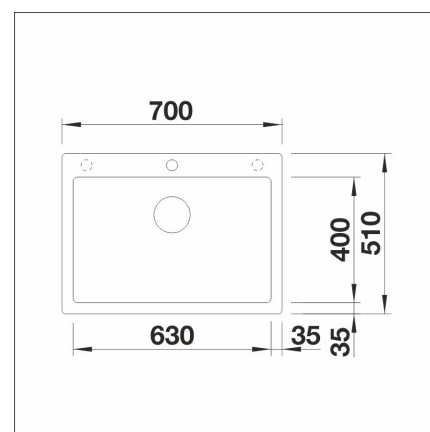

Delivery content

- BLANCO Silgranit sink
- bottom valve system
- domestic Prevx Smartloc water trap

Downloads

- Assembling instructions
- Assembling instruction
- Material information
- Cutout dimensions
- InFino waste
- InFino video
- Tap hole making

Recommended accessories

BLANCO DeepClean
[Read more >>](#)

Blanco DailyClean+
[Read more >>](#)

InFino set
[Read more >>](#)

Colander
[Read more >>](#)

Cutting board
[Read more >>](#)