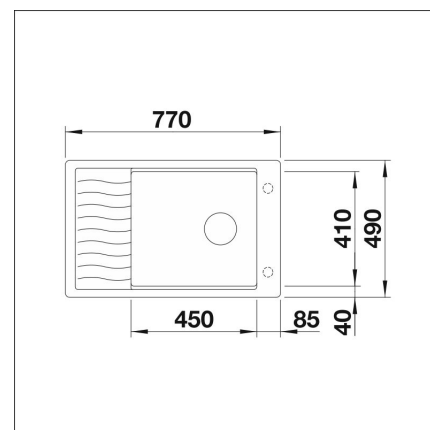

Delivery content

- BLANCO Silgranit sink
- bottom valve system
- domestic Prevx Smartloc water trap

Downloads

- Prevx Smartloc instructions
- Assembling instruction
- Huolto- ja hoito-ohje
- Material information
- Cutout dimensions
- Declaration of conformity
- InFino waste
- InFino video

Recommended accessories

BLANCO DeepClean
[Read more >>](#)

Blanco DailyClean+
[Read more >>](#)

Colander
[Read more >>](#)

Cutting board
[Read more >>](#)

Foldable Grid
[Read more >>](#)