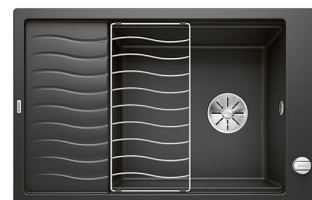

BLANCO ELON XL 6 S-F

Silgranit matt black

Product code 107371F**Product description**

BlancoElon is a compact and innovative single-bowl sink that has movable stainless steel drainer grid, which ingeniously extends the working area.

Drainer grid is a standard accessory that is included into the price.

Silgranit as a material is a durable combination of granite that has nearly unsurpassed scratch resistance and is heat-resistant. Material is hygienic and easy to clean.

INFINO

Technical information

- Sink cabin minimum length: 60 cm
- Material: kivikomposiitti
- Sink installation method: Flush mounted
- Waste: 3,5" basket strainer InFino pop-up
- Depth of main sink: 190 mm