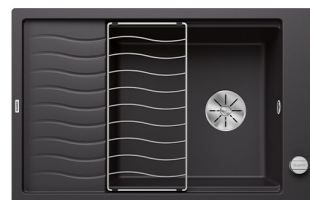

BLANCO ELON XL 6 S

Silgranit matt black

Product code 107371**Product description**

BLANCOElon is a compact and innovative single-bowl sink that has movable stainless steel drainer grid, which ingeniously extends the working area. Drainer grid is a standard accessory that is included into the price. Silgranit as a material is a durable combination of granite that has nearly unsurpassed scratch resistance and is heat-resistant. Material is hygienic and easy t

INFINO

Technical information

- Sink cabin minimum length: 60 cm
- Material: kivikomposiitti
- Sink installation method: Inset
- Waste: 3,5" basket strainer InFino pop-up
- Depth of main sink: 190 mm

**Delivery content**

- BLANCO Silgranit sink
- stainless steel grid/tray
- bottom valve system
- domestic Prevox Smartloc water trap

**Downloads**

- Prevox Smartloc instructions
- Assembling instruction
- Huolto- ja hoito-ohje
- Material information
- Cutout dimensions
- Declaration of conformity
- InFino waste
- InFino video