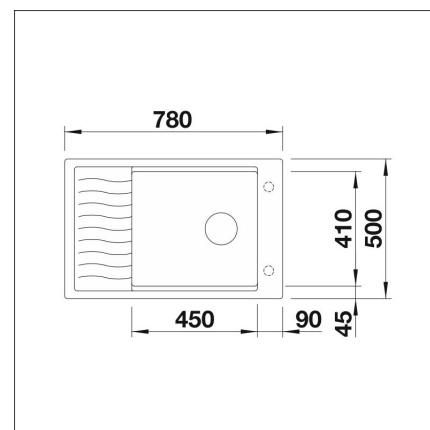

BLANCO ELON XL 6 S

Silgranit matt black

Product code 107371**Product description**

BLANCOElon is a compact and innovative single-bowl sink that has movable stainless steel drainer grid, which ingeniously extends the working area. Drainer grid is a standard accessory that is included into the price. Silgranit as a material is a durable combination of granite that has nearly unsurpassed scratch resistance and is heat-resistant. Material is hygienic and easy t

INFINO

Technical information

- Sink cabin minimum length: 60 cm
- Material: kivikomposiitti
- Sink installation method: Inset
- Waste: 3,5" basket strainer InFino pop-up
- Depth of main sink: 190 mm

**Delivery content**