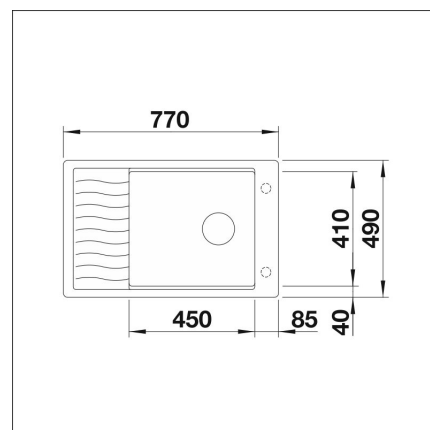

INFINO

Technical information

- Sink cabin minimum length: 60 cm
- Material: kivikomposiitti
- Sink installation method: Flush mounted
- Waste: 3,5" basket strainer InFino pop-up
- Depth of main sink: 190 mm