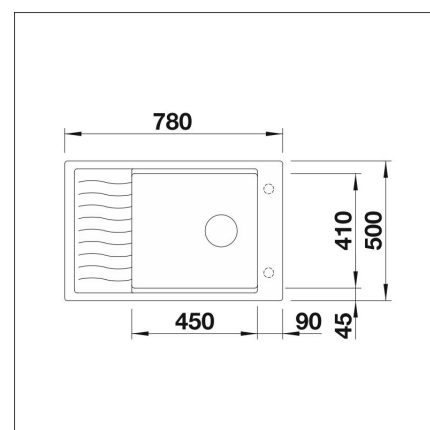

**BLANCO ELON XL 6 S**

Silgranit tartufo

**Product code 107310****Product description**

BLANCOElon is a compact and innovative single-bowl sink that has movable stainless steel drainer grid, which ingeniously extends the working area. Drainer grid is a standard accessory that is included into the price. Silgranit as a material is a durable combination of granite that has nearly unsurpassed scratch resistance and is heat-resistant. Material is hygienic and easy t

INFINO

**Technical information**

- Sink cabin min. length: 60 cm
- Material: kivikomposiitti
- Sink installation method: Inset
- Waste: 3,5" basket strainer InFino pop-up
- Depth of main sink: 190 mm

**Delivery content**