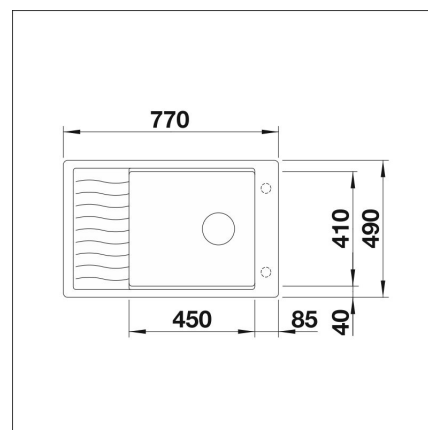

Delivery content

- BLANCO Silgranit sink
- bottom valve system
- domestic Prevx Smartloc water trap

Downloads

- Prevx Smartloc instructions
- Assembling instruction
- Huolto- ja hoito-ohje
- Material information
- Cutout dimensions
- Declaration of conformity
- InFino waste
- InFino video

Recommended accessories

BLANCO DeepClean
[Read more >>](#)

Blanco DailyClean+
[Read more >>](#)

Colander
[Read more >>](#)

Cutting board
[Read more >>](#)

Foldable Grid
[Read more >>](#)