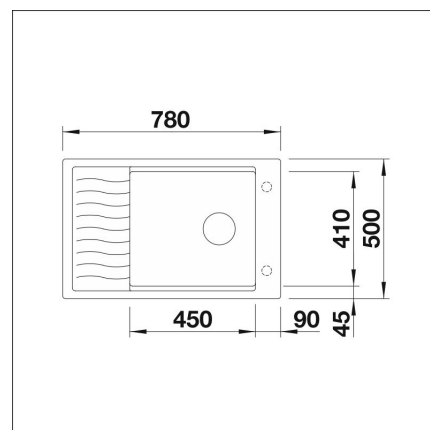

**Technical information**

- Sink cabin minimum length: 60 cm
- Material: kivikomposiitti
- Sink installation method: Inset
- Waste: 3,5" basket strainer InFino pop-up
- Depth of main sink: 190 mm

**Delivery content**