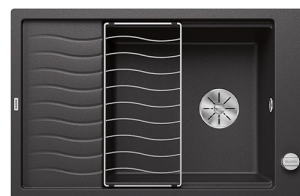

BLANCO ELON XL 6 S

Silgranit anthrazit

Product code 107309**Product description**

BLANCOElon is a compact and innovative single-bowl sink that has movable stainless steel drainer grid, which ingeniously extends the working area. Drainer grid is a standard accessory that is included into the price. Silgranit as a material is a durable combination of granite that has nearly unsurpassed scratch resistance and is heat-resistant. Material is hygienic and easy t

**Technical information**

- Sink cabin minimum length: 60 cm
- Material: kivikomposiitti
- Sink installation method: Inset
- Waste: 3,5" basket strainer InFino pop-up
- Depth of main sink: 190 mm

**Delivery content**

- BLANCO Silgranit sink
- stainless steel grid/tray
- bottom valve system
- domestic Prevox Smartloc water trap

**Downloads**

- Prevox Smartloc instructions
- Assembling instruction
- Huolto- ja hoito-ohje
- Material information
- Cutout dimensions
- Declaration of conformity
- InFino waste
- InFino video