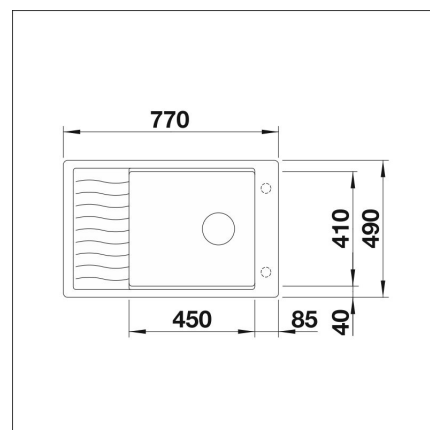

**Technical information**

- Sink cabin min. length: 60 cm
- Material: kivikomposiitti
- Sink installation method: Flush mounted
- Waste: 3,5" basket strainer InFino pop-up
- Depth of main sink: 190 mm

**Delivery content**