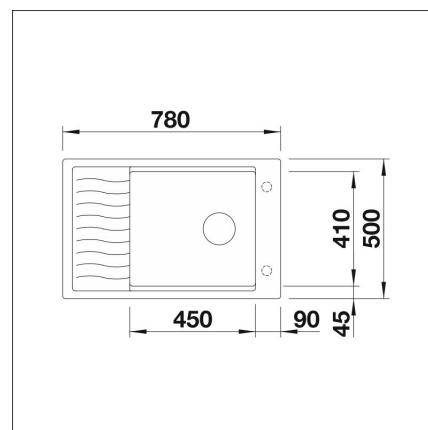

Delivery content

- BLANCO Silgranit sink
- stainless steel grid/tray
- bottom valve system
- domestic Prevox Smartloc water trap

Downloads

- Prevox Smartloc instructions
- Assembling instruction
- Huolto- ja hoito-ohje
- Material information
- Cutout dimensions
- Declaration of conformity
- InFino waste
- InFino video

Recommended accessories

BLANCO DeepClean
Read more >>

Blanco DailyClean+
Read more >>

Colander
Read more >>

Cutting board
Read more >>

Foldable Grid
Read more >>