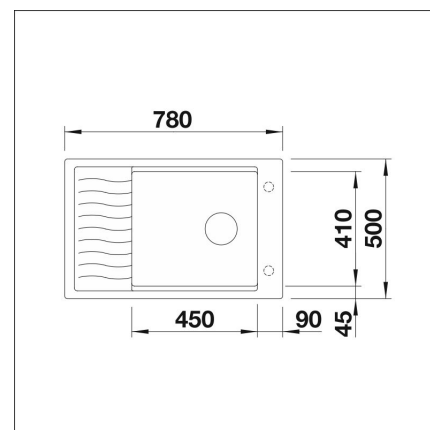

Technical information

- Sink cabin min. length: 60 cm
- Material: kivikomposiitti
- Sink installation method: Inset
- Waste: 3,5" basket strainer InFino pop-up
- Depth of main sink: 190 mm

Delivery content