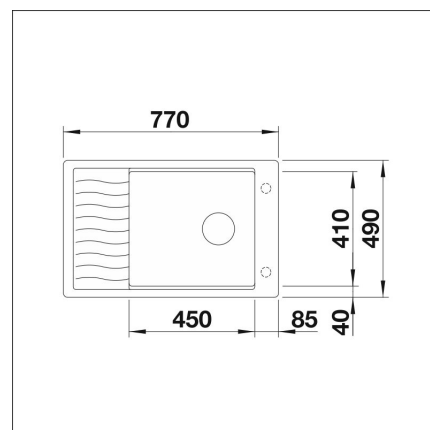

INFINO

Technical information

- Sink cabin min. length: 60 cm
- Material: kivikomposiitti
- Sink installation method: Flush mounted
- Waste: 3,5" basket strainer InFino pop-up
- Depth of main sink: 190 mm