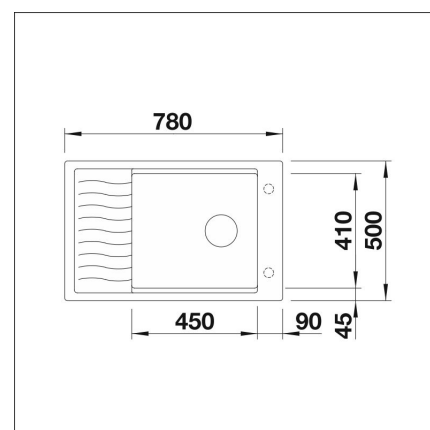

BLANCO ELON XL 6 S

Silgranit white

Product code 107302**Product description**

BLANCOElon is a compact and innovative single-bowl sink that has movable stainless steel drainer grid, which ingeniously extends the working area. Drainer grid is a standard accessory that is included into the price. Silgranit as a material is a durable combination of granite that has nearly unsurpassed scratch resistance and is heat-resistant. Material is hygienic and easy t

INFINO

Technical information

- Sink cabin min. length: 60 cm
- Material: kivikomposiitti
- Sink installation method: Inset
- Waste: 3,5" basket strainer InFino pop-up
- Depth of main sink: 190 mm

**Delivery content**