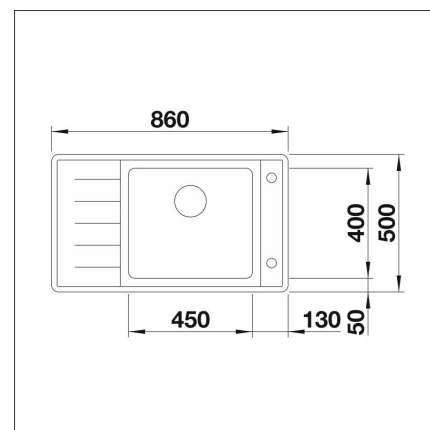

Delivery content

- BLANCO stainless steel sink
- bottom valve system
- domestic Prevx Smartloc water trap

Downloads

- Prevx Smartloc instructions
- Assembling instruction
- Huolto- ja hoito-ohje
- Material information
- Cutout dimensions
- Declaration of conformity
- InFino waste
- Product introduction video

Recommended accessories

Blanco DailyClean+

[Read more >>](#)

LAPETEK LINO-SA

[Read more >>](#)