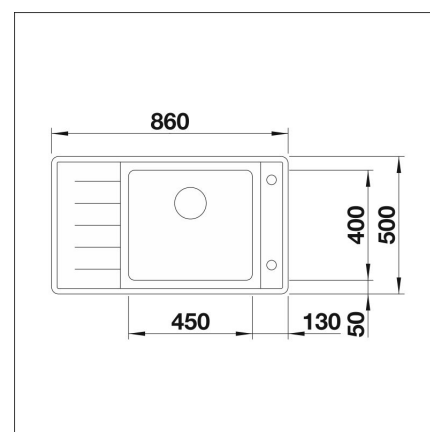

Delivery content

- BLANCO stainless steel sink
- bottom valve system
- domestic Prevox Smartloc water trap

Downloads

- Assembling instruction
- Prevox Smartloc instructions
- Huolto- ja hoito-ohje
- Material information
- Cutout dimensions
- Vaatimustenmukaisuusvakuutus
- InFino waste

Recommended accessories

LAPETEK LINO-SA

[Read more >>](#)