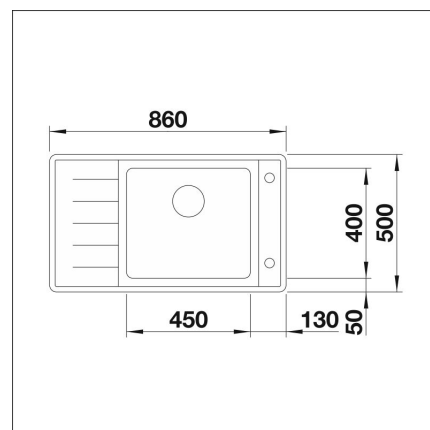

Delivery content

- BLANCO stainless steel sink
- bottom valve system
- domestic Prevox Smartloc water trap

Downloads

- Assembling instruction
- Prevox Smartloc instructions
- Huolto- ja hoito-ohje
- Material information
- Cutout dimensions
- Vaatimustenmukaisuusvakuutus
- InFino waste

Recommended accessories

LAPETEK LINO-SA

[Read more >>](#)