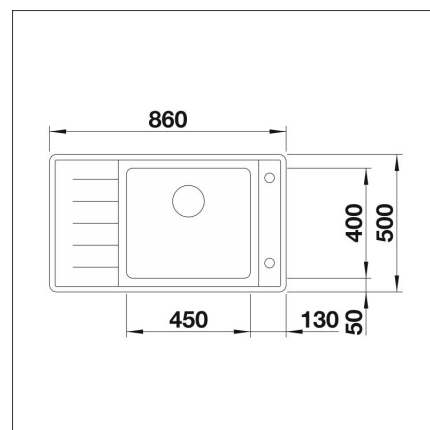

Delivery content

- BLANCO stainless steel sink
- bottom valve system
- domestic Prevx Smartloc water trap

Downloads

- Prevx Smartloc instructions
- Assembling instruction
- Huolto- ja hoito-ohje
- Material information
- Cutout dimensions
- Declaration of conformity
- InFino waste
- Product introduction video

Recommended accessories

Blanco DailyClean+

[Read more >>](#)

LAPETEK LINO-SA

[Read more >>](#)