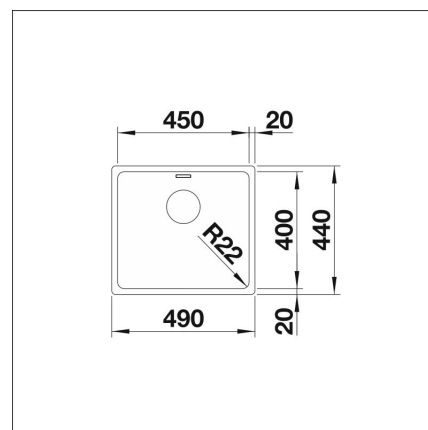

#### Technical information

- Sink cabin min. length: 50 cm
- Allasmateriaali: ruostumaton teräs
- Sink installation method: Bottom mounted
- Waste: 3,5" basket strainer InFino no pop-up
- Depth of main sink: 190 mm