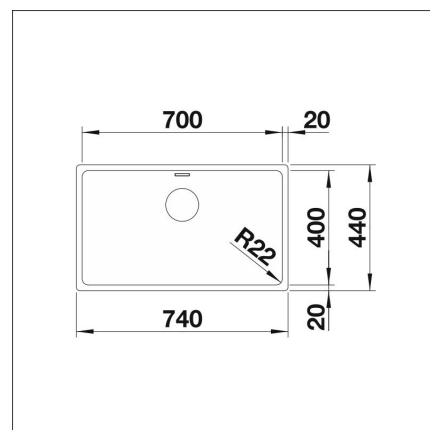

INFINO

Technical information

- Sink cabin min. length: 80 cm
- Allasmateriaali: ruostumaton teräs
- Sink installation method: Bottom mounted
- Waste: 3,5" basket strainer InFino no pop-up
- Depth of main sink: 190 mm