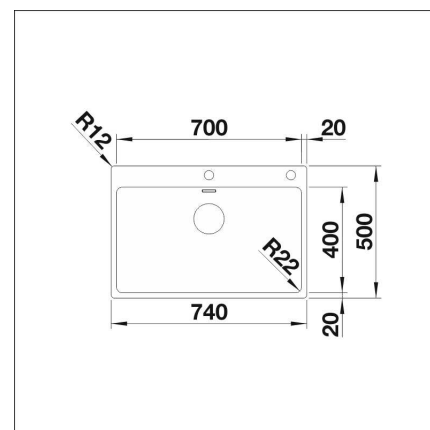

Delivery content

- BLANCO stainless steel sink
- bottom valve system
- domestic Prevox Smartloc water trap

Downloads

- Assembling instruction
- Prevox Smartloc instructions
- Huolto- ja hoito-ohje
- Material information
- Cutout dimensions
- Vaatimustenmukaisuusvakuutus
- InFino waste

Recommended accessories

Set top-rails
[Read more >>](#)

Cutting board
[Read more >>](#)

Colander
[Read more >>](#)

Foldable Grid
[Read more >>](#)

ANDANO 700-IFA
[Read more >>](#)