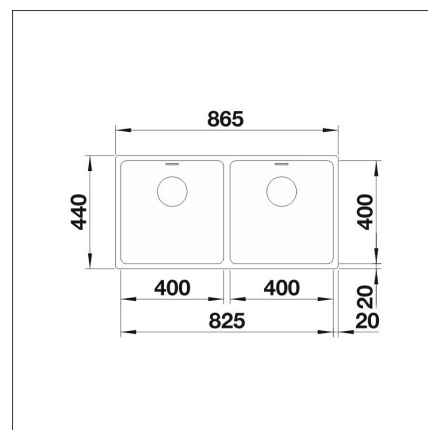

Delivery content

- BLANCO stainless steel sink
- bottom valve system
- domestic Prevox Smartloc water trap

Downloads

- Assembling instruction
- Prevox Smartloc instructions
- Service manual
- Material information
- Cutout dimensions
- Vaatimustenmukaisuusvakuutus
- InFino waste

Recommended accessories

Cutting board
[Read more >>](#)

Colander
[Read more >>](#)