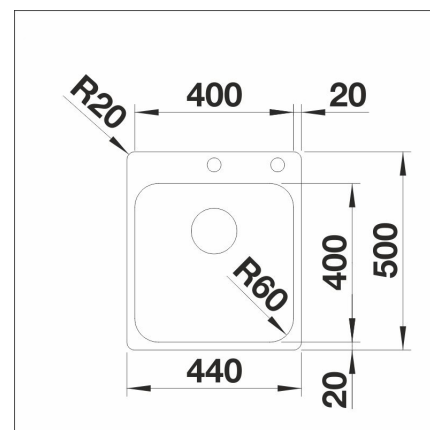

BLANCO SUPRA 400-IFA

Stainless steel 18/10

Product code 106440IFA

Product description

The Blanco Supra product family includes a wide selection of high-quality and carefully finished sink models made of stainless steel. The design of the series is consistent, so the sinks can be combined to form a wide variety of entities. Pools can also be ordered separately as an additional sink. Supra is a clean-lined sink with an elegant design that suits a wide range of environments.

Technical information

- Sink cabin min. length: 45 cm
- Allasmateriaali: ruostumaton teräs
- Sink installation method: Huullettava, Päältä asennettava
- Waste: 3,5" basket strainer pop-up
- Depth of main sink: 175 mm

Delivery content

- BLANCO stainless steel sink
- bottom valve system
- domestic Prevx Smartloc water trap

Downloads

- Assembling instruction
- Prevx Smartloc instructions
- Service manual
- Material information
- Cutout dimensions
- Vaatimustenmukaisuusvakuutus

Recommended accessories

Pop up knob SteelArt

[Read more >>](#)

Crockery basket

[Read more >>](#)

Foldable Grid

[Read more >>](#)

CapFlow

[Read more >>](#)

LAPETEK LINO-A

[Read more >>](#)