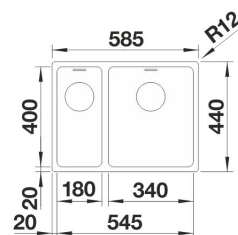

Delivery content

- BLANCO stainless steel sink
- bottom valve system
- domestic Prevox Smartloc water trap

Downloads

- Assembling instruction
- Prevox Smartloc instructions
- Huolto- ja hoito-ohje
- Material information
- Cutout dimensions
- Vaatimustenmukaisuusvakuutus
- InFino waste

Recommended accessories

Set top-rails
[Read more >>](#)

Foldable Grid
[Read more >>](#)

Cutting board
[Read more >>](#)