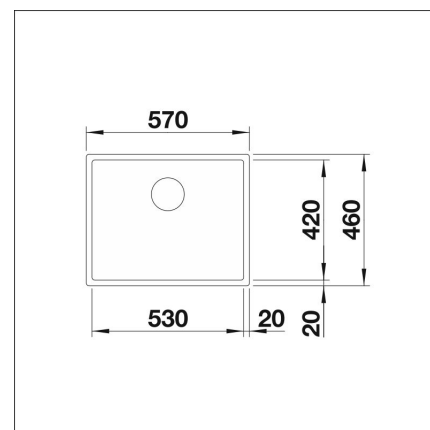

Technical information

- Sink cabin min. length: 60 cm
- Sink installation method: Bottom mounted
- Waste: 3,5" basket strainer InFino no pop-up
- Depth of main sink: 190 mm

**Delivery content**

- BLANCO stainless steel sink
- bottom valve system
- domestic Prevx Smartloc water trap