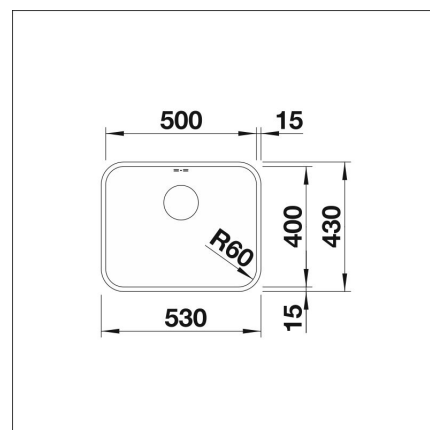

BLANCO SUPRA 500-U

Stainless steel 18/10

Product code 105230

Product description

The Blanco Supra product family includes a wide selection of high-quality and carefully finished sink models made of stainless steel. The design of the series is consistent, so the sinks can be combined to form a wide variety of entities. Pools can also be ordered separately as an additional sink. Supra is a clean-lined sink with an elegant design that suits a wide range of environments.

Technical information

- Sink cabin min. length: 60 cm
- Allasmateriaali: ruostumaton teräs
- Sink installation method: Bottom mounted
- Waste: 3,5" basket strainer no pop-up
- Depth of main sink: 175 mm

Delivery content

- BLANCO stainless steel sink
- bottom valve system
- domestic Prevx Smartloc water trap

Downloads

- Assembling instruction
- Prevx Smartloc instructions
- Service manual
- Material information
- Cutout dimensions
- Vaatimustenmukaisuusvakuutus

Recommended accessories

Crockery basket
[Read more >>](#)

Grid + draining board
[Read more >>](#)

draining board
[Read more >>](#)

Foldable Grid
[Read more >>](#)

CapFlow
[Read more >>](#)