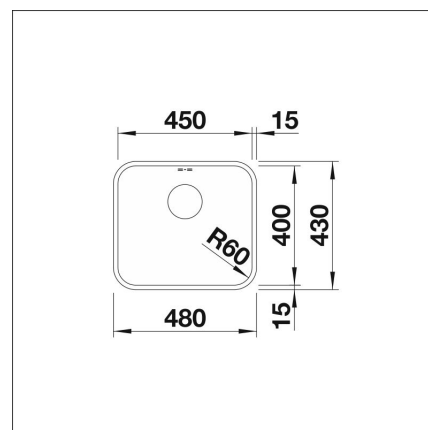

#### Technical information

- Sink cabin min. length: 50 cm
- Allasmateriaali: ruostumaton teräs
- Sink installation method: Bottom mounted
- Waste: 3,5" basket strainer no pop-up
- Depth of main sink: 175 mm