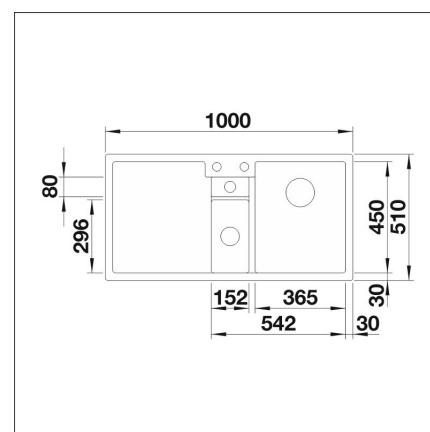

INFINO

Technical information

- Sink cabin min. length: 60 cm
- Sink installation method: Inset
- Waste: 3,5" basket strainer InFino pop-up
- Depth of main sink: 190 mm

**Delivery content**

- BLANCO Silgranit sink
- bottom valve system with remote control
- domestic Prevox Smartloc water trap
- Collectis sorting bucket 3L