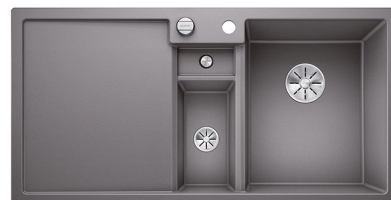

BLANCO COLLECTIS 6 S

Silgranit alumetallic

Product code 10500**Product description**

INFINO

Technical information

- Sink cabin min. length: 60 cm
- Material: kivikomposiitti
- Sink installation method: Inset
- Waste: 3,5" basket strainer InFino pop-up
- Depth of main sink: 190 mm

**Delivery content**

- BLANCO Silgranit sink
- bottom valve system
- domestic Prevx Smartloc water trap

**Downloads**

- Prevx Smartloc instructions
- Assembling instruction
- Huolto- ja hoito-ohje
- Material information
- Cutout dimensions
- Declaration of conformity
- InFino waste
- InFino video