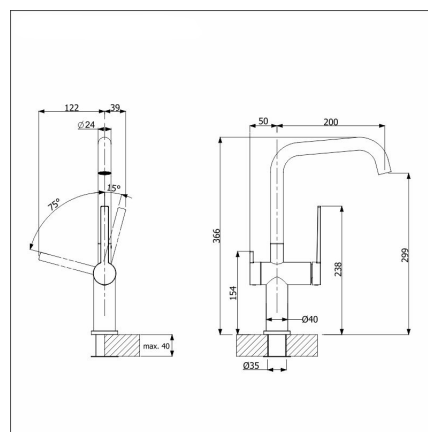

BLANCO DALAGO 45 + LAPETEK LINO-A soft-white

Product code **103709K8**

Product description

A ready-made sink+faucet set, with which you can easily choose a stylish, functional and safe combination for your kitchen at an affordable package price. The set includes a large, top-mounted Dalago basin and a Lapetek faucet, which together form a multi-purpose and space-optimal whole. The set's faucet has a stylish dishwasher connection and Finnish type approval.

Technical information

- Sink cabin min. length: 45 cm
- Sink installation method: Over mounted
- Sink color: Silgranit® soft-valkoinen
- Waste: 3,5" basket strainer pop-up
- Depth of main sink: 190 mm

Delivery content