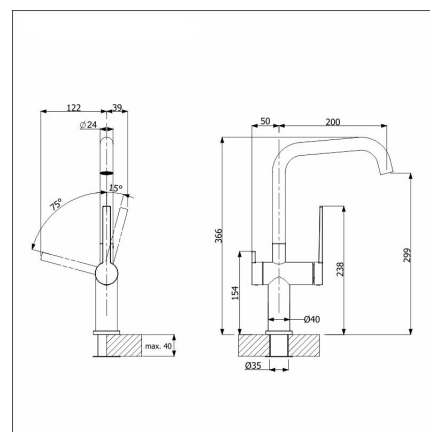

BLANCO DALAGO 45 + LAPETEK LINO-A white

Product code **103702K1**

Product description

A ready-made sink+faucet set, with which you can easily choose a stylish, functional and safe combination for your kitchen at an affordable package price. The set includes a large, top-mounted Dalago basin and a Lapetek faucet, which together form a multi-purpose and space-optimal whole. The set's faucet has a stylish dishwasher connection and Finnish type approval.

Technical information

- Sink cabin min. length: 45 cm
- Sink installation method: Over mounted
- Sink color: Silgranit® valkoinen
- Waste: 3,5" basket strainer pop-up
- Depth of main sink: 190 mm

Delivery content