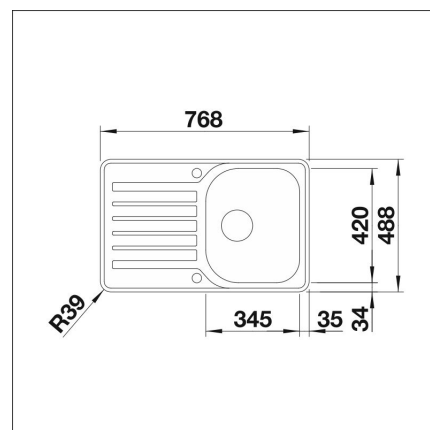

Technical information

- Sink cabin min. length: 45 cm
- Allasmateriaali: ruostumaton teräs
- Sink installation method: Huullettava, Päältä asennettava
- Waste: 3,5" basket strainer pop-up
- Depth of main sink: 160 mm