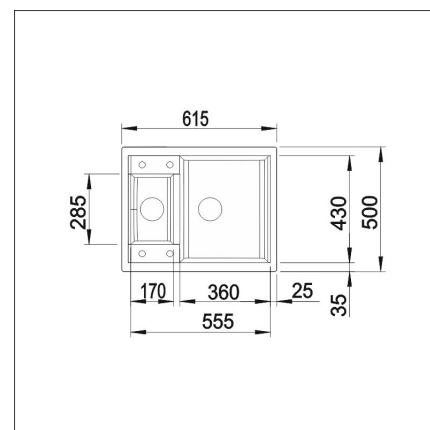

Technical information

- Sink cabin minimum length: 60 cm
- Material: kivikomposiitti
- Sink installation method: Inset
- Waste: 3,5" basket strainer pop-up
- Depth of main sink: 190 mm

Delivery content

- BLANCO Silgranit sink
- bottom valve system with remote control
- domestic Prevox Smartloc water trap