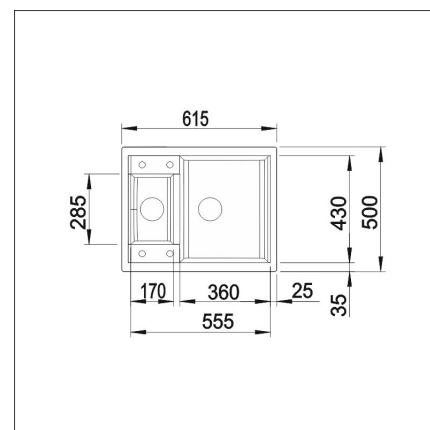

**Technical information**

- Sink cabin min. length: 60 cm
- Material: kivikomposiitti
- Sink installation method: Inset
- Waste: 3,5" basket strainer pop-up
- Depth of main sink: 190 mm

**Delivery content**