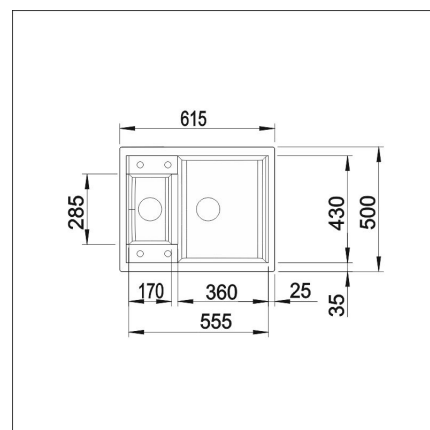

Technical information

- Sink cabin min. length: 60 cm
- Material: kivikomposiitti
- Sink installation method: Over mounted
- Waste: 3,5" basket strainer pop-up
- Depth of main sink: 190 mm

Delivery content