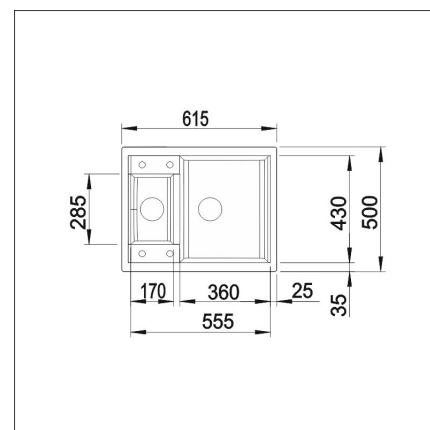

### Technical information

- Sink cabin min. length: 60 cm
- Material: kivikomposiitti
- Sink installation method: Inset
- Waste: 3,5" basket strainer pop-up
- Depth of main sink: 190 mm