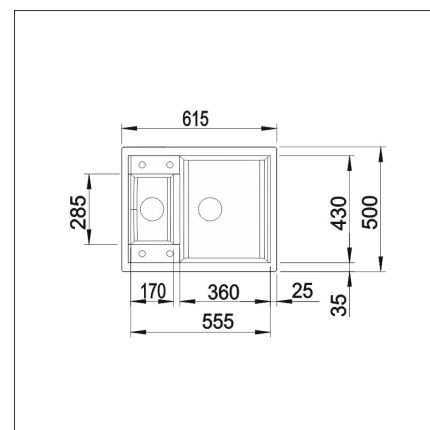

Technical information

- Sink cabin min. length: 60 cm
- Material: kivikomposiitti
- Sink installation method: Over mounted
- Waste: 3,5" basket strainer pop-up
- Depth of main sink: 190 mm

Delivery content