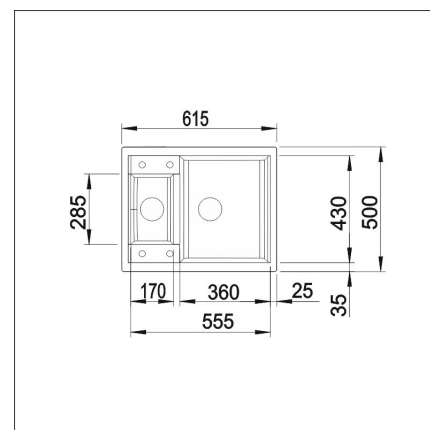

BLANCO METRA 6

Silgranit white

Product code 101602

Product description

CLEAR LINES WITH MAXIMAL COMFORT

Metra have a big and a small sink. The sink is practically shaped and has a stylish straight-lined design. Silgranit is a sink material developed and patented by BLANCO. It provides the sink an unsurpassed hardness and scratch resistance. It's heat resistant up to 280°C. Silgranit is hygienic and easy to take care off.

Technical information

- Sink cabin minimum length: 60 cm
- Material: kivikomposiitti
- Sink installation method: Inset
- Waste: 3,5" basket strainer pop-up
- Depth of main sink: 190 mm

Delivery content

- BLANCO Silgranit sink
- bottom valve system with remote control
- domestic Prevox Smartloc water trap