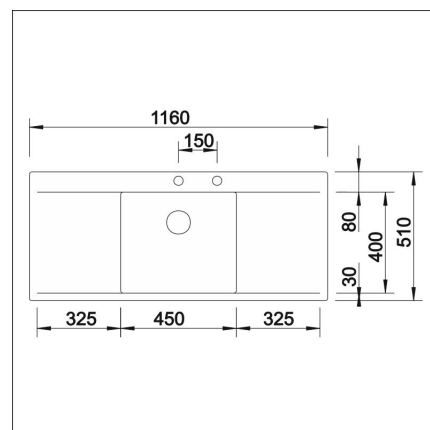

Delivery content

Downloads

- Prevox Smartloc instructions
- Assembling instruction
- Huolto- ja hoito-ohje
- Material information
- Cutout dimensions
- InFino waste
- InFino video

Recommended accessories

BLANCO DeepClean
[Read more >>](#)

Blanco DailyClean+
[Read more >>](#)

Cutting board
[Read more >>](#)

Cutting board
[Read more >>](#)

Colander
[Read more >>](#)