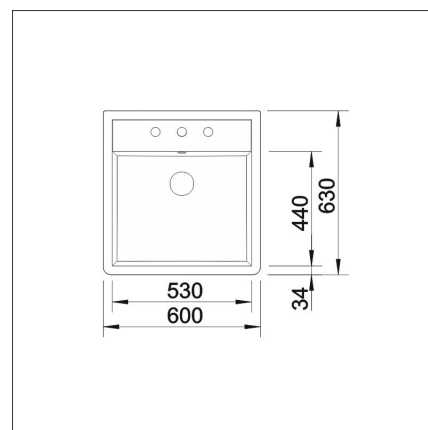

### Technical information

- Sink cabin min. length: 60 cm
- Allasmateriaali: kivikeramiikka
- Sink installation method: Over mounted
- Sink color: Ceramic crystal white glossy
- Waste: 3,5" basket strainer no pop-up
- Depth of main sink: 190 mm